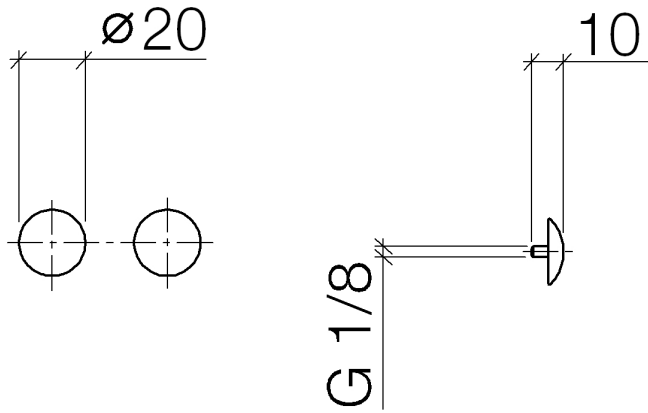

Decorative caps for Perfecto - Brushed Durabross (23kt Gold)

IMO

12 801 970

• 1 pair

Including retaining screws available under order no. 12 800 970-FF

Fits: IMO, LULU, MADISON, MEM, TARA, CL.1, LISSÉ, VAIA, META, CYO

	Brushed Durabross (23kt Gold)	12 801 970-28
	Chrome	12 801 970-00
	Brushed Platinum	12 801 970-06
	Platinum	12 801 970-08
	Durabross (23kt Gold)	12 801 970-09
	Dark Chrome	12 801 970-19
	Light Gold	12 801 970-26
	Brushed Light Gold	12 801 970-27
	Matte Black	12 801 970-33
	Brushed Bronze	12 801 970-42
	Brushed Champagne (22kt Gold)	12 801 970-46
	Champagne (22kt Gold)	12 801 970-47
	Brushed Chrome	12 801 970-93
	Brushed Dark Platinum	12 801 970-99

12 801 970

Decorative caps for Perfecto - Brushed Durabrass (23kt Gold)

IMO

12 801 970

Parts for other
finishes can be found
here: [Chrome](#)

Spare parts list

No.	Item Number	Name	Quantity used	Delivery time
1	09 30 30 060-28	screw	2	20